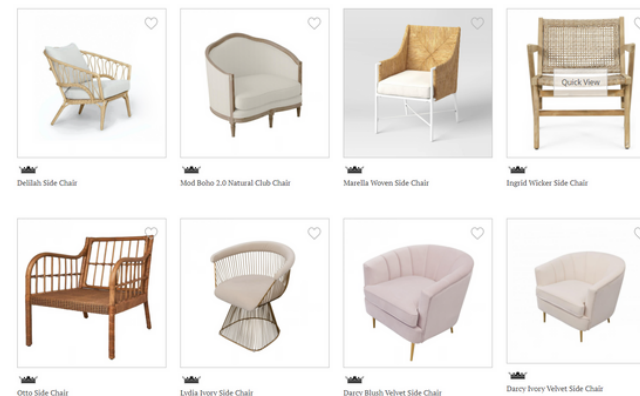

Lounge Furniture